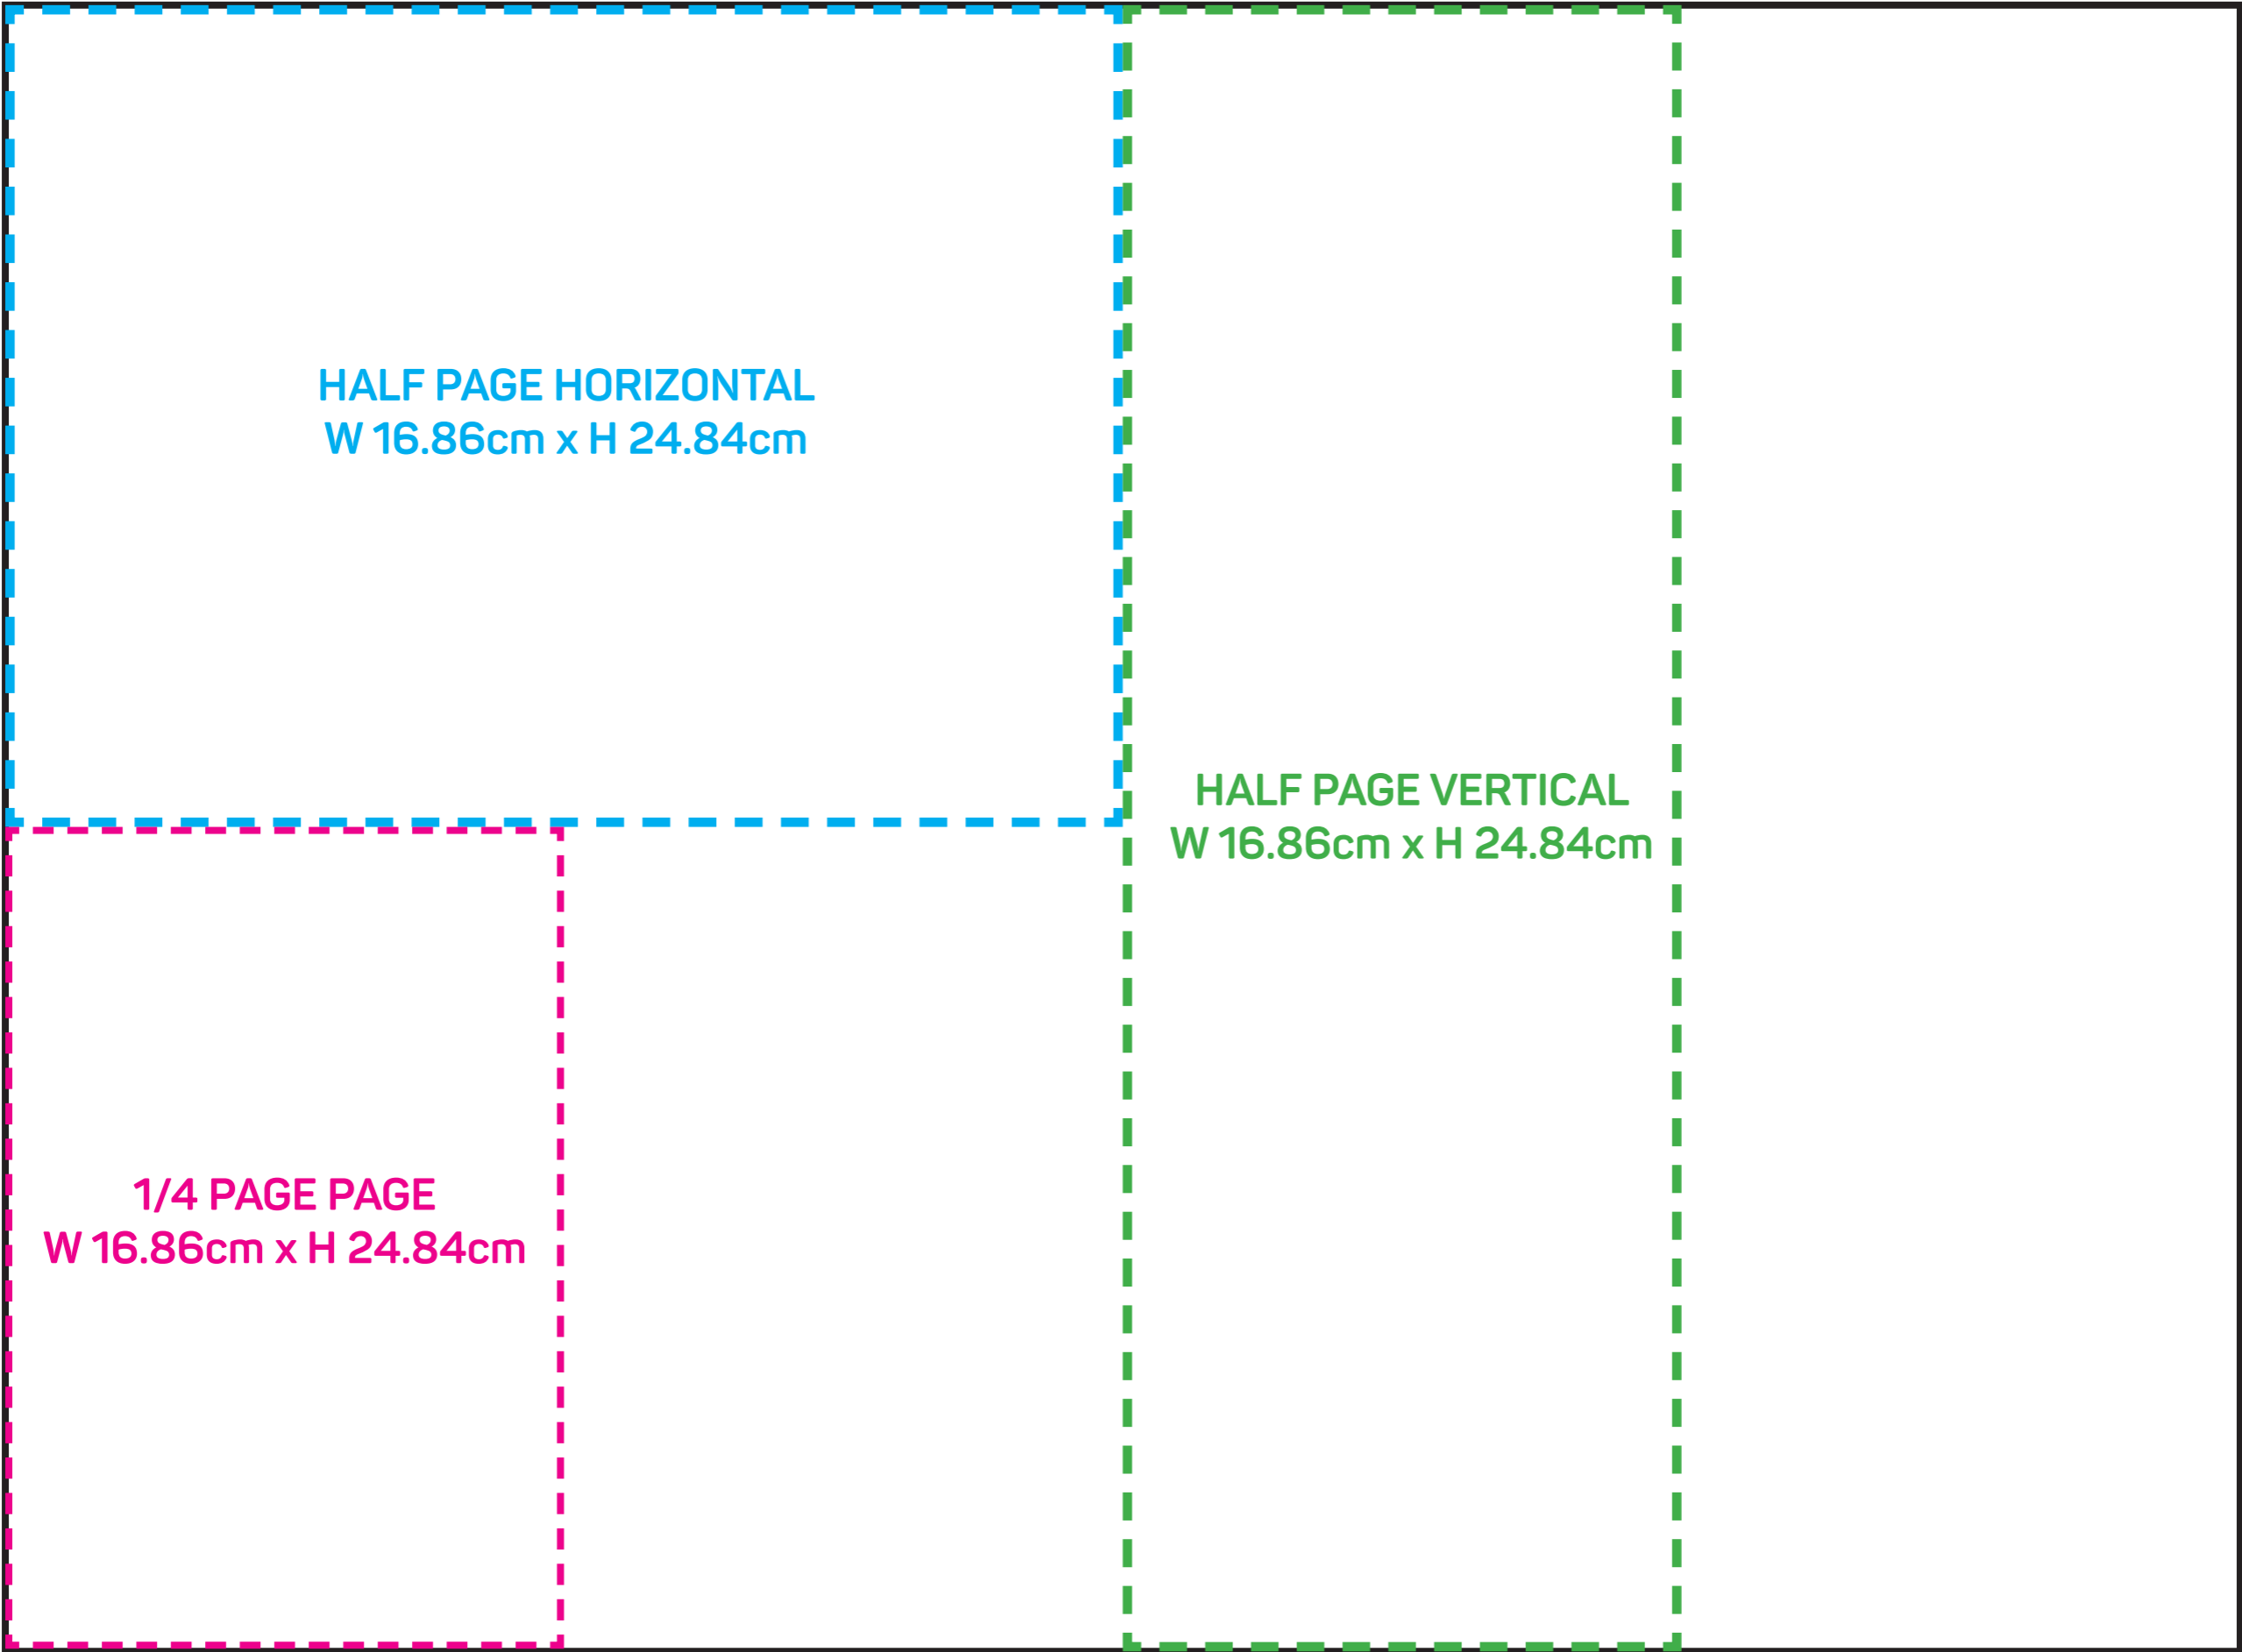

PAA ADVERTISING DIMENSIONS

DOUBLE PAGE SPREAD
W 16.86cm x H 24.84cm

PAA ADVERTISING DIMENSIONS

The diagram illustrates the dimensions for a single full page advertisement. It features a large rectangular frame with a solid black border. Inside this frame, a smaller rectangular area is defined by a red dashed border, representing the actual advertisement space. The text 'SINGLE FULL PAGE' and 'W 16.86cm x H 24.84cm' is centered within this red dashed area.

SINGLE FULL PAGE
W 16.86cm x H 24.84cm

PAA ADVERTISING DIMENSIONS

HALF PAGE HORIZONTAL
W 16.86cm x H 24.84cm

HALF PAGE VERTICAL
W 16.86cm x H 24.84cm

1/4 PAGE PAGE
W 16.86cm x H 24.84cm