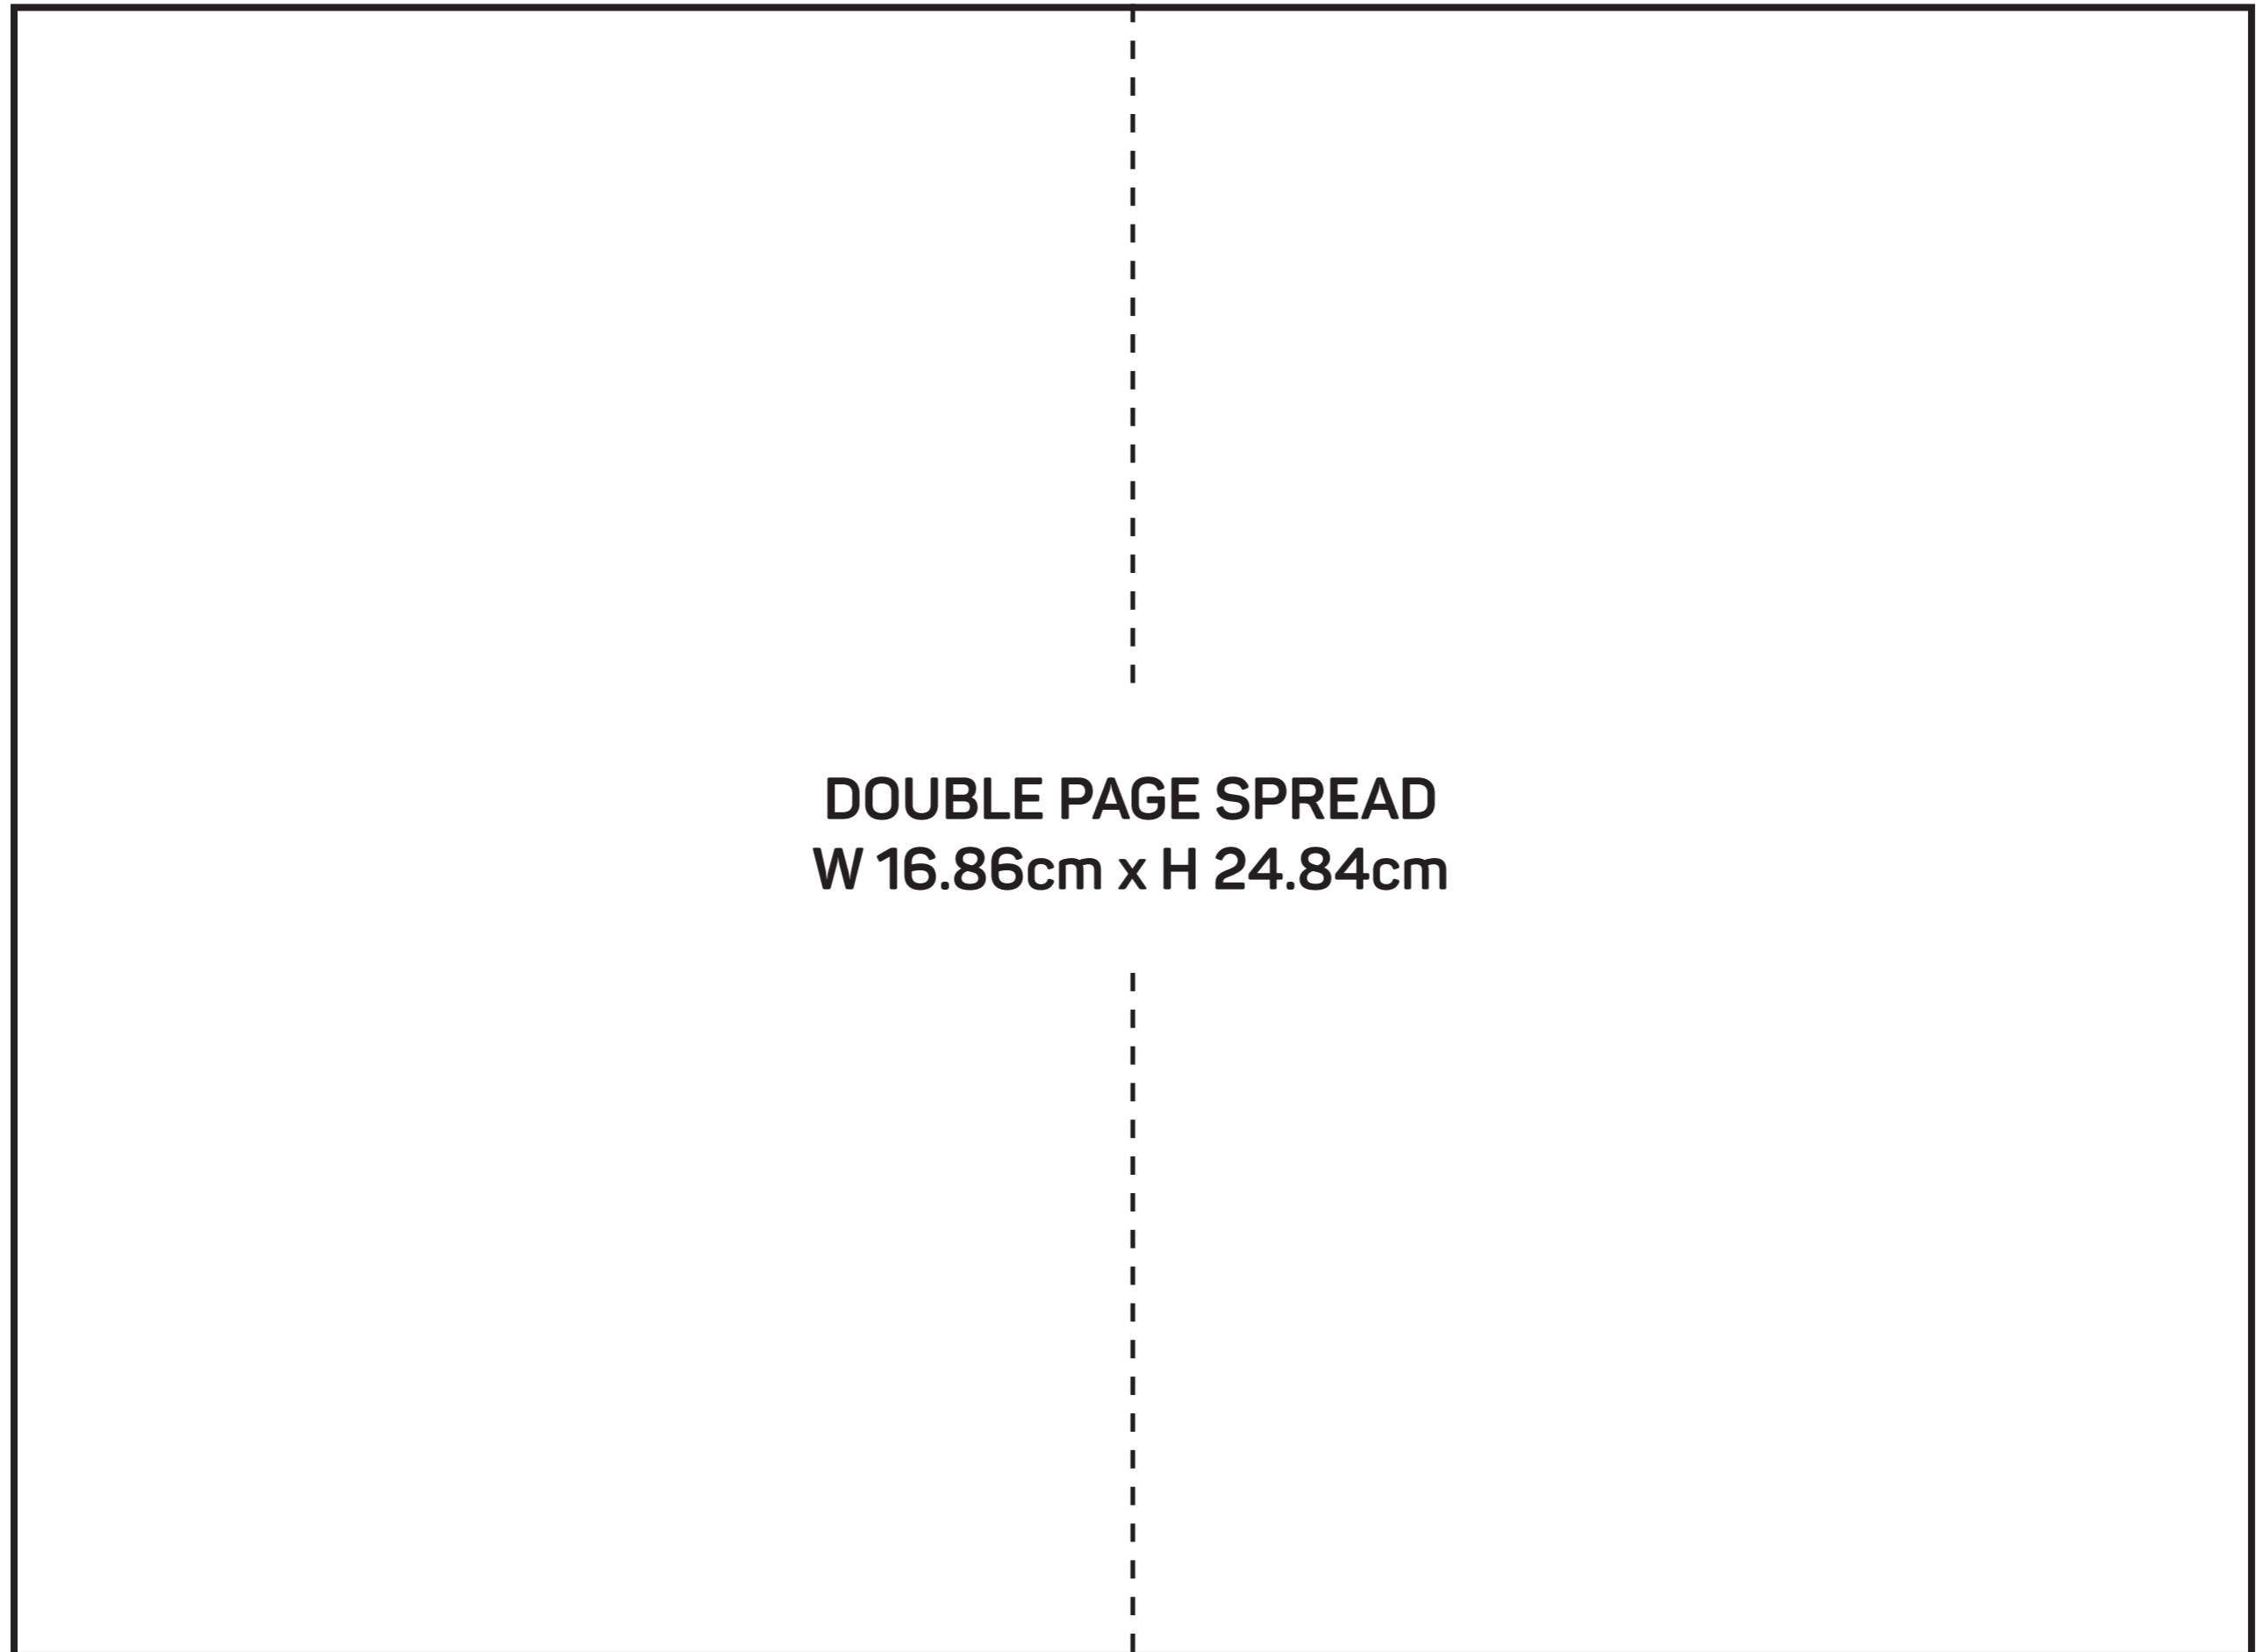

PAA ADVERTISING DIMENSIONS

DOUBLE PAGE SPREAD
W 16.86cm x H 24.84cm

PAA ADVERTISING DIMENSIONS

The diagram illustrates the dimensions for a single full page advertisement. It features a large rectangular frame with a solid black border. Inside this frame, a smaller rectangular area is defined by a red dashed border, representing the actual advertisement space. The text 'SINGLE FULL PAGE' and 'W 16.86cm x H 24.84cm' is centered within this red dashed area.

SINGLE FULL PAGE
W 16.86cm x H 24.84cm

PAA ADVERTISING DIMENSIONS

HALF PAGE HORIZONTAL
W 16.86cm x H 24.84cm

HALF PAGE VERTICAL
W 16.86cm x H 24.84cm

1/4 PAGE PAGE
W 16.86cm x H 24.84cm